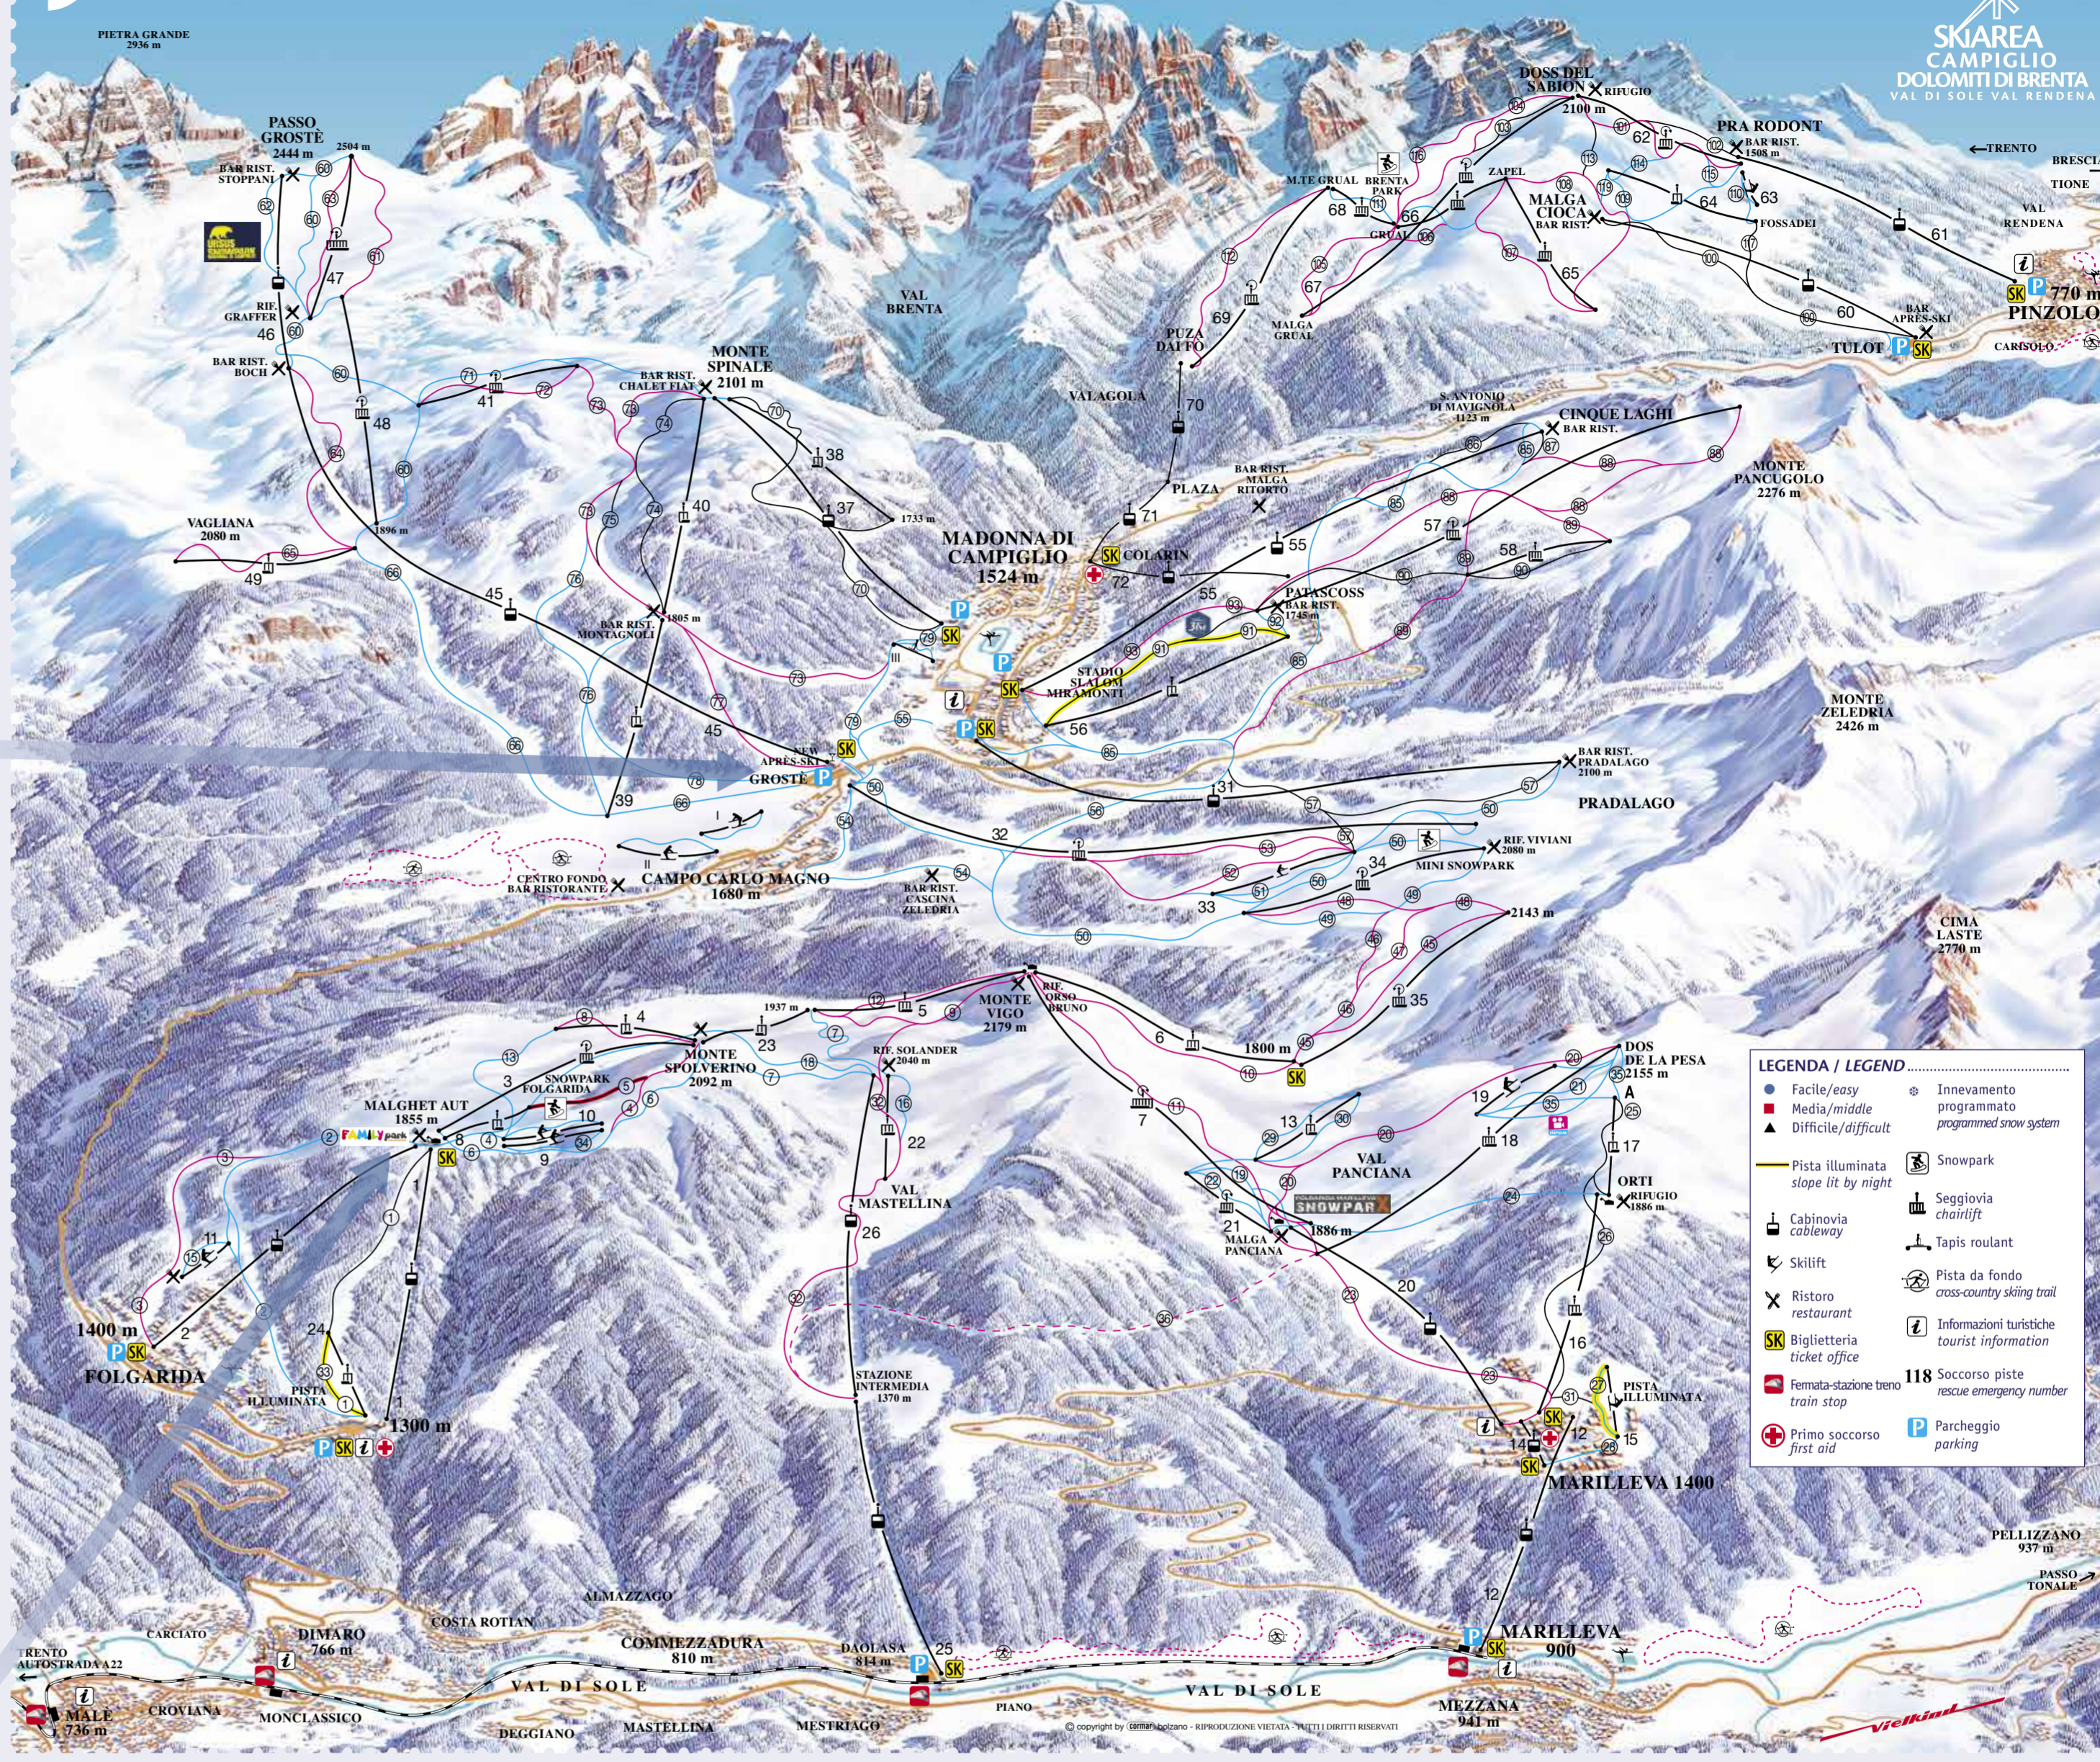

FOLGARIDA - MARILLEVA

IMPIANTI / LIFTS

Table with 5 columns: Lift number, Name, Length, Height difference, and Time. Lists 26 different ski lifts.

PISTE / RUNS

Table with 4 columns: Lift number, Name, Length, and Difficulty level. Lists 31 different ski runs.

MADONNA DI CAMPIGLIO

IMPIANTI / LIFTS

Table with 5 columns: Lift number, Name, Length, Height difference, and Time. Lists 17 different ski lifts.

DOLOMITI DI BRENTA

Table with 4 columns: Lift number, Name, Length, and Difficulty level. Lists 8 different ski runs.

PISTE / RUNS

Table with 4 columns: Lift number, Name, Length, and Difficulty level. Lists 8 different ski runs.

Table with 4 columns: Lift number, Name, Length, and Difficulty level. Lists 10 different ski runs.

PINZOLO

IMPIANTI / LIFTS

Table with 5 columns: Lift number, Name, Length, Height difference, and Time. Lists 12 different ski lifts.

PISTE / RUNS

Table with 4 columns: Lift number, Name, Length, and Difficulty level. Lists 18 different ski runs.